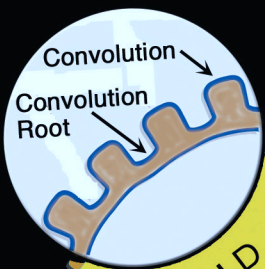

## The ultimate PTFE hose

HosecraftUSA combines the best features of smoothbore and convoluted hose into one incredible flexible product; NEXUS™.

- Smooth I.D. for outstanding cleanability.
- Convoluted O.D. for excellent flexibility.